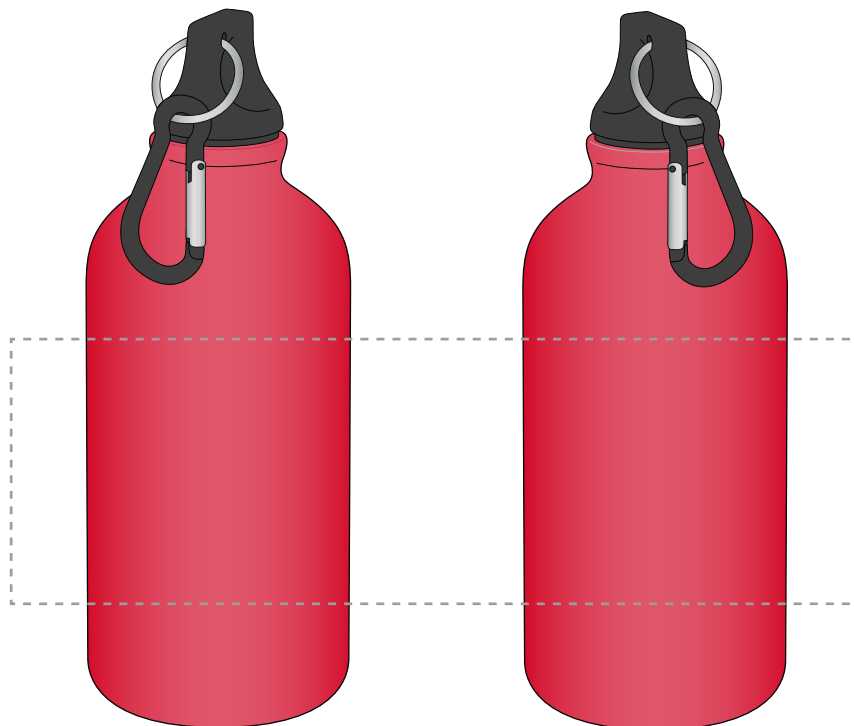

Your Ref:
Our Ref:Quantity:
Version: 1Product Code: MG0112
Product Colour: RED**PRINTING CONCERNS:**

We stock this item in the following colours

**PANTONE REFERENCE(S)**

Full Colour Printing

There is a slight seam running up this product on both sides
- this can be printed on but may be slightly visible.

ARTWORK SCALE 50%

LOGOS WILL BE DIRECTLY OPPOSITE
LOGOS WILL NOT BE DIRECTLY OPPOSITE

Product Image for visualisation
- colours may vary

The dashed line is to demonstrate print area and will not appear on your printed item